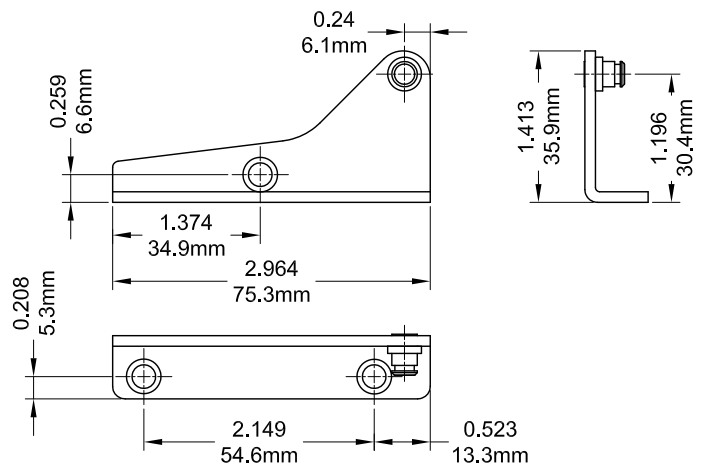

Stud Bracket

Part Number	Material	Hand
7041	SST	RH
7042	SST	LH
19041	Steel	RH
19042	Steel	LH

Part Number	Material	Hand
7063	SST	RH
7064	SST	LH
19063	Steel	RH
19064	Steel	LH

Part Number	Material	Hand
70440	SST	LH
70441	SST	RH
190440	Steel	LH
190441	Steel	RH

Part Number	Material	Hand
70455	SST	RH
70456	SST	LH
190455	Steel	RH
190456	Steel	LH

Note : Right Hand Shown
(Left Hand Opposite)

Part Number	Material	Hand
19039	Steel	RH
19040	Steel	LH

Part Number	Material	Hand
19043	Steel	RH
19043	Steel	LH

Part Number	Material	Hand
190463	Steel	RH
190464	Steel	LH

Part Number	Material	Hand
190461	Steel	LH
190462	Steel	RH

Note : Right Hand Shown
(Left Hand Opposite)

Part Number	Material	Hand
190444	Steel	LH
190445	Steel	RH

Part Number	Material	Hand
190442	Steel	RH
190442	Steel	LH

Note : Right Hand Shown
(Left Hand Opposite)