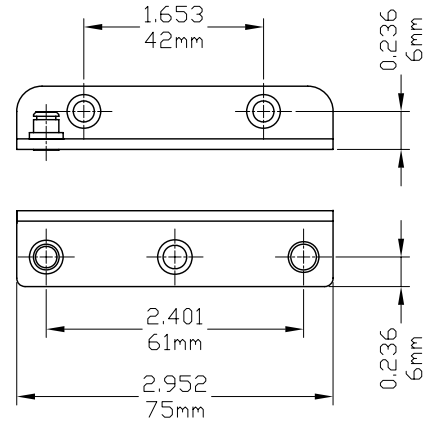

Stud Bracket

Part Number	Material	Hand
7041	SST	RH
7042	SST	LH
19041	Steel	RH
19042	Steel	LH

Part Number	Material	Hand
7063	SST	RH
7064	SST	LH
19063	Steel	RH
19064	Steel	LH

Part Number	Material	Hand
70440	SST	LH
70441	SST	RH
190440	Steel	LH
190441	Steel	RH

Part Number	Material	Hand
70455	SST	RH
70456	SST	LH
190455	Steel	RH
190456	Steel	LH

Note : Right Hand Shown
(Left Hand Opposite)

Part Number	Material	Hand
19039	Steel	RH
19040	Steel	LH

Part Number	Material	Hand
19043	Steel	RH
19043	Steel	LH

Part Number	Material	Hand
190463	Steel	RH
190464	Steel	LH

Part Number	Material	Hand
190461	Steel	LH
190462	Steel	RH

Note : Right Hand Shown
(Left Hand Opposite)

Part Number	Material	Hand
190444	Steel	LH
190445	Steel	RH

Part Number	Material	Hand
190442	Steel	RH
190442	Steel	LH

Note : Right Hand Shown
(Left Hand Opposite)