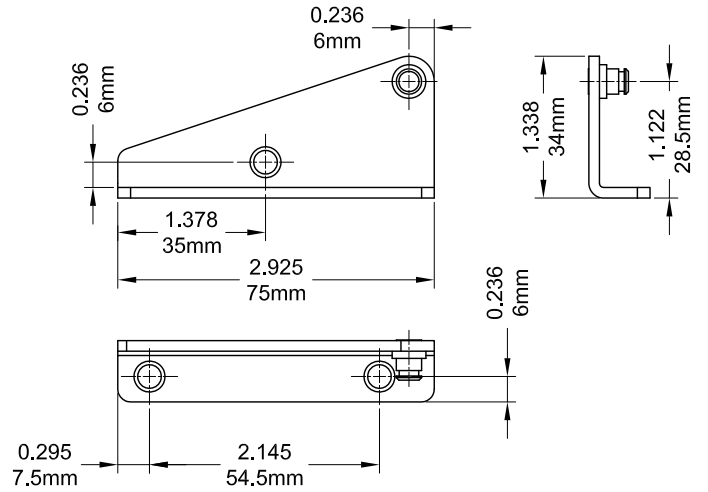

Stud Bracket

Part Number	Material	Hand
7041	SST	RH
7042	SST	LH
19041	Steel	RH
19042	Steel	LH

Part Number	Material	Hand
7063	SST	RH
7064	SST	LH
19063	Steel	RH
19064	Steel	LH

Part Number	Material	Hand
70440	SST	LH
70441	SST	RH
190440	Steel	LH
190441	Steel	RH

Part Number	Material	Hand
70455	SST	RH
70456	SST	LH
190455	Steel	RH
190456	Steel	LH

Note : Right Hand Shown
(Left Hand Opposite)

Part Number	Material	Hand
19039	Steel	RH
19040	Steel	LH

Part Number	Material	Hand
19043	Steel	RH
19043	Steel	LH

Part Number	Material	Hand
190463	Steel	RH
190464	Steel	LH

Part Number	Material	Hand
190461	Steel	LH
190462	Steel	RH

Note : Right Hand Shown
(Left Hand Opposite)

Part Number	Material	Hand
190444	Steel	LH
190445	Steel	RH

Part Number	Material	Hand
190442	Steel	RH
190442	Steel	LH

Note : Right Hand Shown
(Left Hand Opposite)