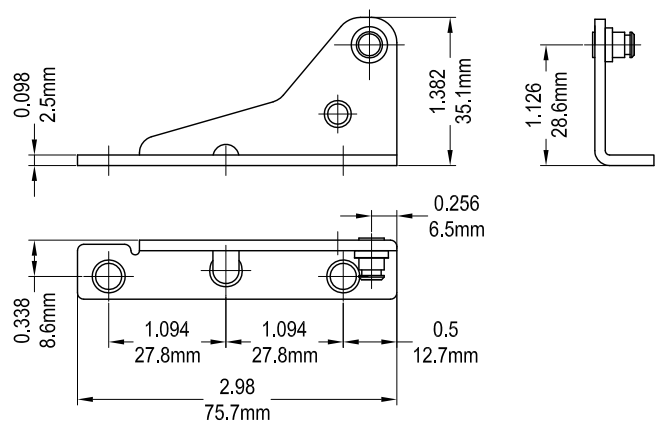

Stud Bracket

Part Number	Material	Hand
7041	SST	RH
7042	SST	LH
19041	Steel	RH
19042	Steel	LH

Part Number	Material	Hand
7063	SST	RH
7064	SST	LH
19063	Steel	RH
19064	Steel	LH

Part Number	Material	Hand
70440	SST	LH
70441	SST	RH
190440	Steel	LH
190441	Steel	RH

Part Number	Material	Hand
70455	SST	RH
70456	SST	LH
190455	Steel	RH
190456	Steel	LH

Note : Right Hand Shown
(Left Hand Opposite)

Part Number	Material	Hand
19039	Steel	RH
19040	Steel	LH

Part Number	Material	Hand
19043	Steel	RH
19043	Steel	LH

Part Number	Material	Hand
190463	Steel	RH
190464	Steel	LH

Part Number	Material	Hand
190461	Steel	LH
190462	Steel	RH

Note : Right Hand Shown
(Left Hand Opposite)

Part Number	Material	Hand
190444	Steel	LH
190445	Steel	RH

Part Number	Material	Hand
190442	Steel	RH
190442	Steel	LH

Note : Right Hand Shown
(Left Hand Opposite)