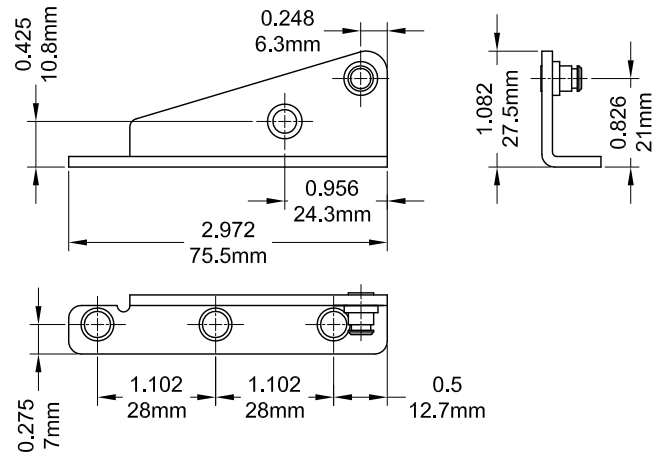

Stud Bracket

Part Number	Material	Hand
7041	SST	RH
7042	SST	LH
19041	Steel	RH
19042	Steel	LH

Part Number	Material	Hand
7063	SST	RH
7064	SST	LH
19063	Steel	RH
19064	Steel	LH

Part Number	Material	Hand
70440	SST	LH
70441	SST	RH
190440	Steel	LH
190441	Steel	RH

Part Number	Material	Hand
70455	SST	RH
70456	SST	LH
190455	Steel	RH
190456	Steel	LH

Note : Right Hand Shown
(Left Hand Opposite)

Part Number	Material	Hand
19039	Steel	RH
19040	Steel	LH

Part Number	Material	Hand
19043	Steel	RH
19043	Steel	LH

Part Number	Material	Hand
190463	Steel	RH
190464	Steel	LH

Part Number	Material	Hand
190461	Steel	LH
190462	Steel	RH

Note : Right Hand Shown
(Left Hand Opposite)

Part Number	Material	Hand
190444	Steel	LH
190445	Steel	RH

Part Number	Material	Hand
190442	Steel	RH
190442	Steel	LH

Note : Right Hand Shown
(Left Hand Opposite)